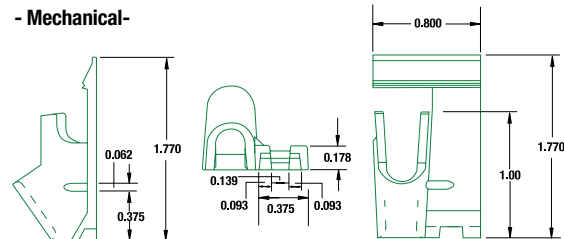

## ORDERING INFORMATION

Part Number	Cable Type	Color	Description
AL2-LX	(Regular/Dual/Quad Shielded) RG-6 or (Regular/Dual/Quad Shielded) RG-59. <i>(AL2-LX has to be purchased of minimum 2500)</i>	Clear	Aluminum Siding Clip

### - Mechanical-

VS-LX	(Regular/Dual/Quad Shielded) RG-6 or (Regular/Dual/Quad Shielded) RG-59. <i>(VS-LX has to be purchased of minimum 2500)</i>	Clear	Vinyl Siding Single Clip
-------	---	-------	--------------------------

### - Mechanical-

ALD-LX	(Regular/Dual/Quad Shielded) RG-6 or (Regular/Dual/Quad Shielded) RG-59. <i>(ALD-LX has to be purchased of minimum 1250)</i>	Clear	Dual Aluminum Siding Clip
--------	--	-------	---------------------------