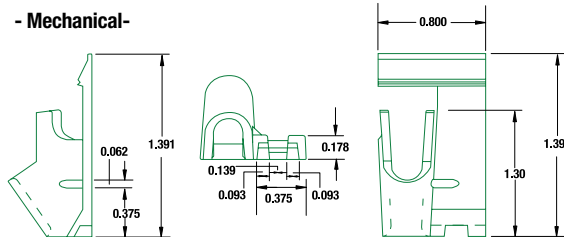

- Mechanical-

VS-LX	(Regular/Dual/Quad Shielded) RG-6 or (Regular/Dual/Quad Shielded) RG-59. <i>(VS-LX has to be purchased of minimum 2500)</i>	Clear	Vinyl Siding Single Clip