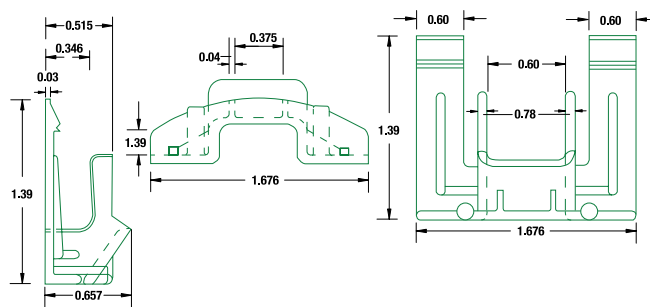

- Mechanical-

* Questions about ordering? Please contact us at **1-800-336-LINX** / Contact an authorized distributor for pricing *